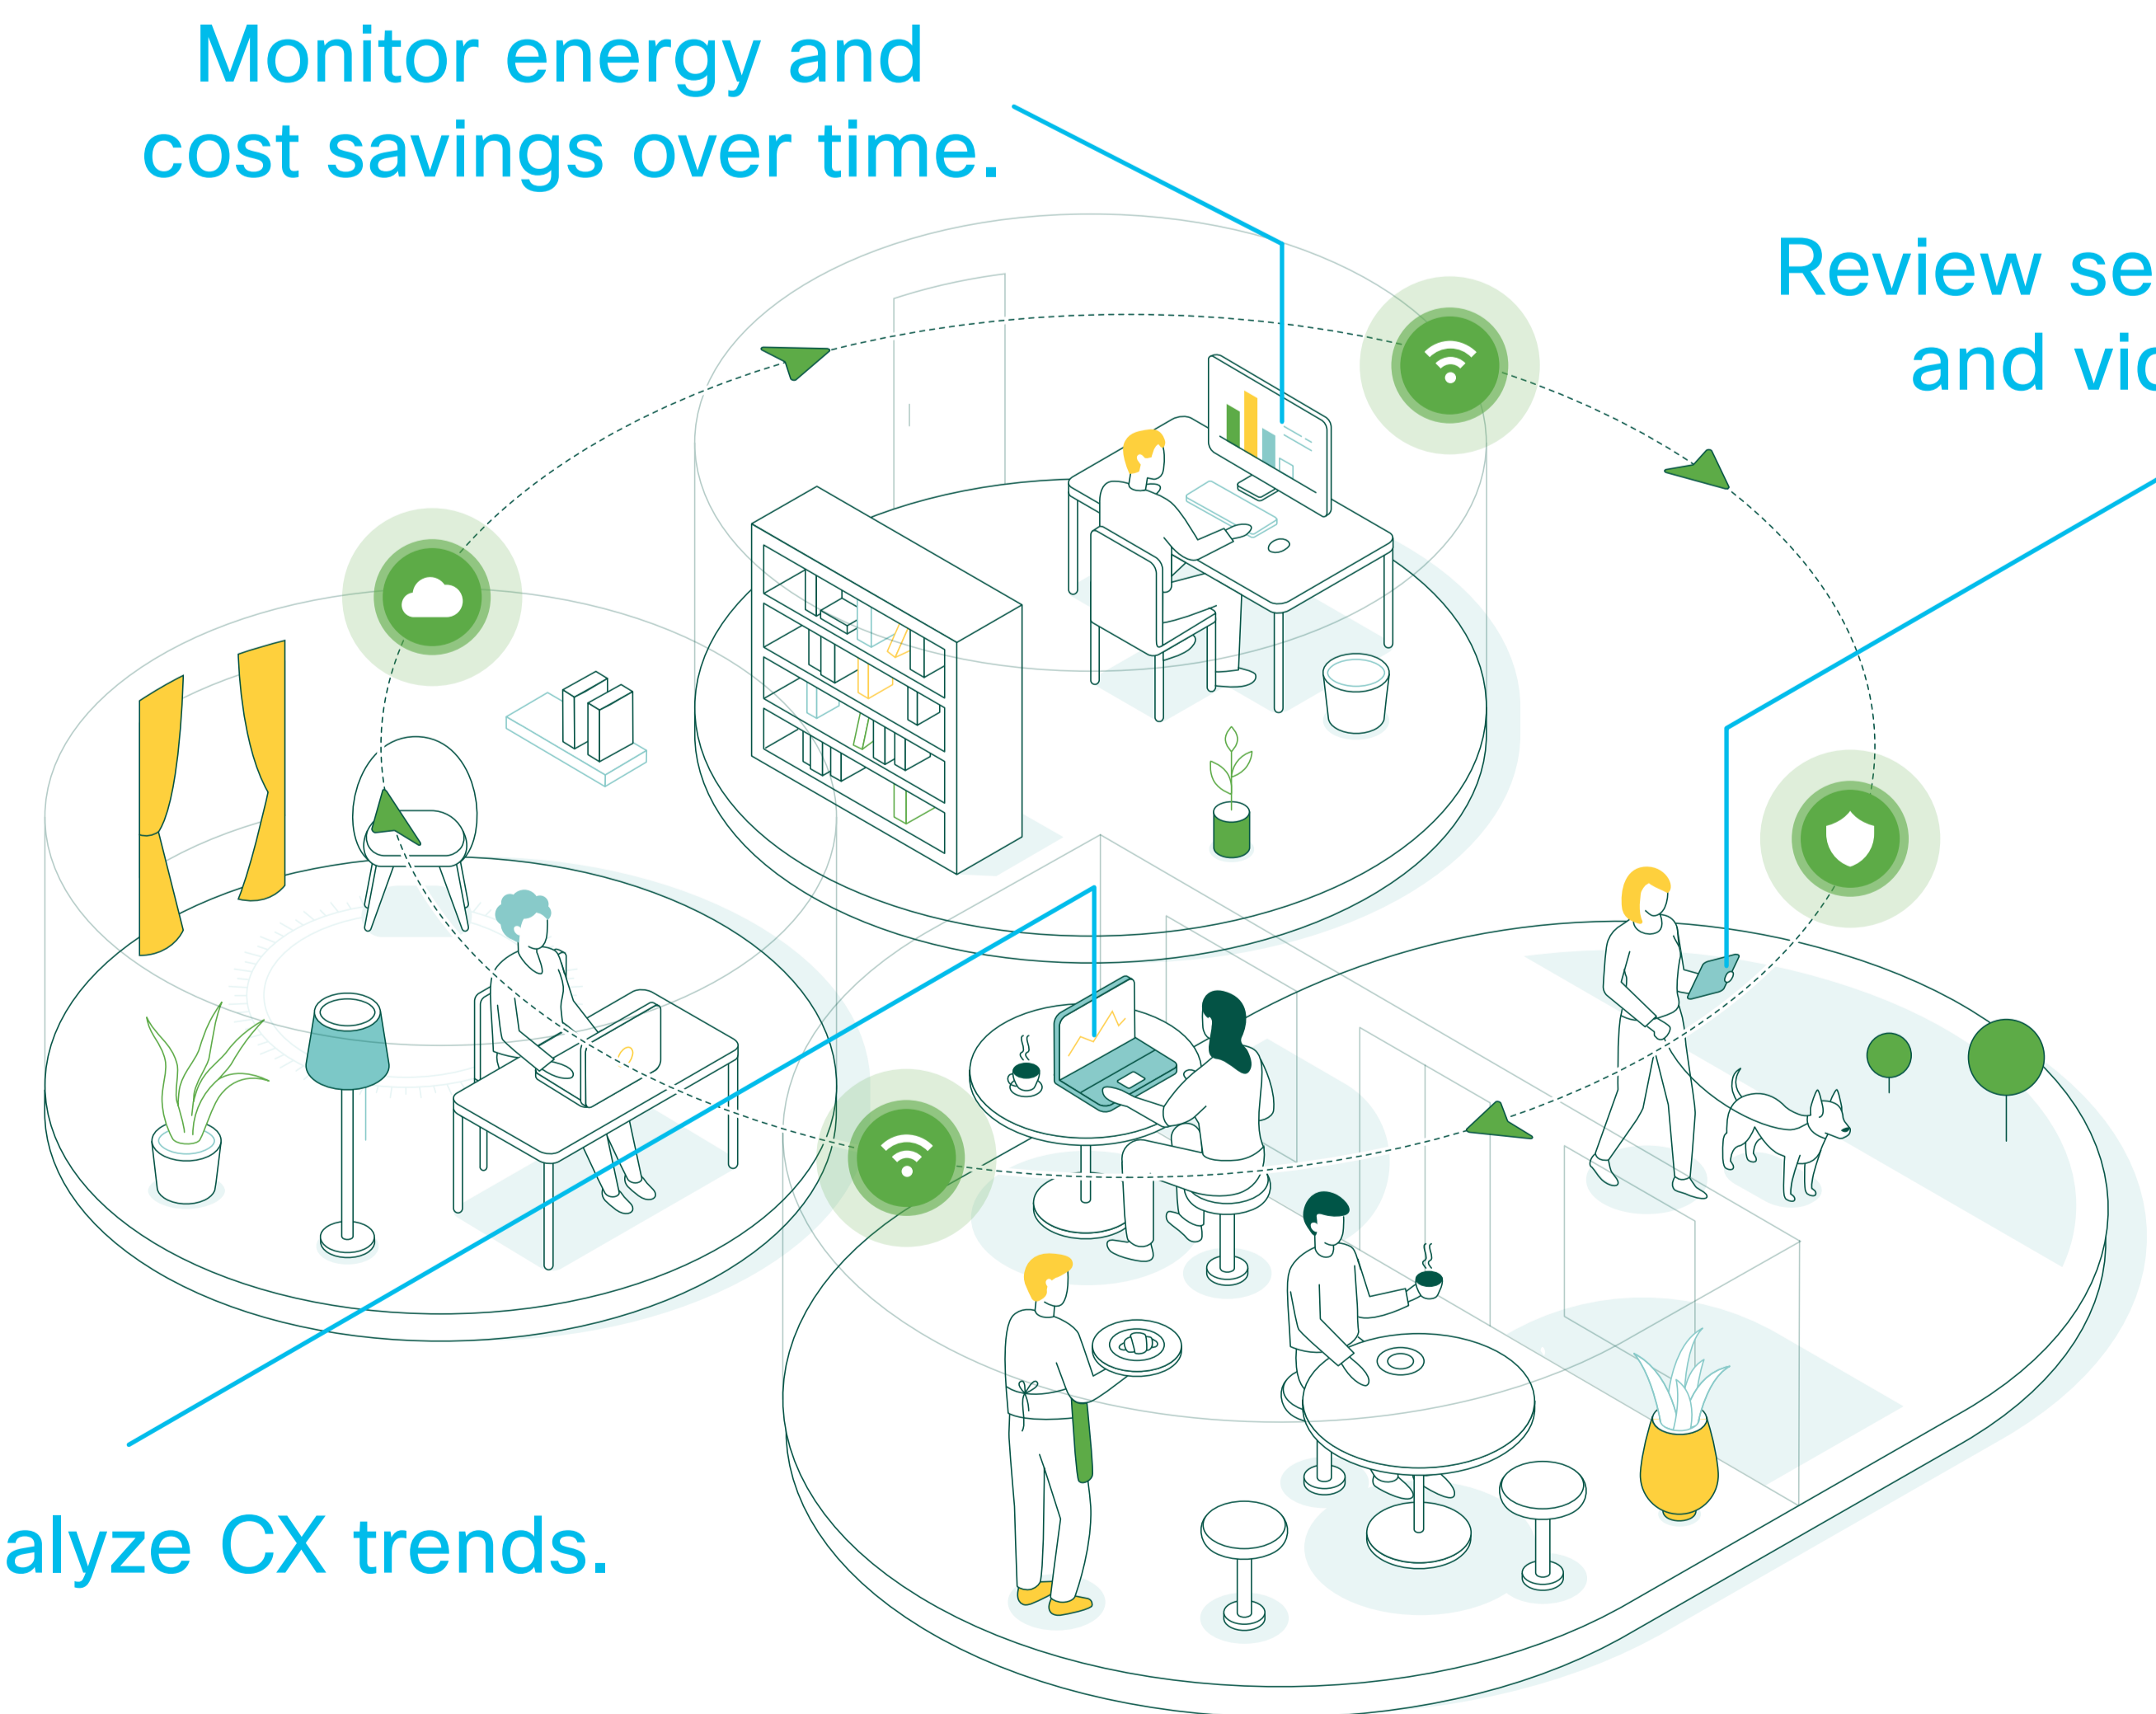

Analyze shelf and inventory stocking trends to streamline purchasing.

Automate actions across workspaces

Use Meraki devices and Meraki third-party applications to set up automations that improve operations and tighten security.

Detect unauthorized personnel in restricted areas.

Monitor energy and cost savings over time.

Review security incidents and video footage.

Analyze CX trends.

Analyze results to optimize performance

Via the Meraki dashboard, monitor and analyze system data to continually optimize performance.