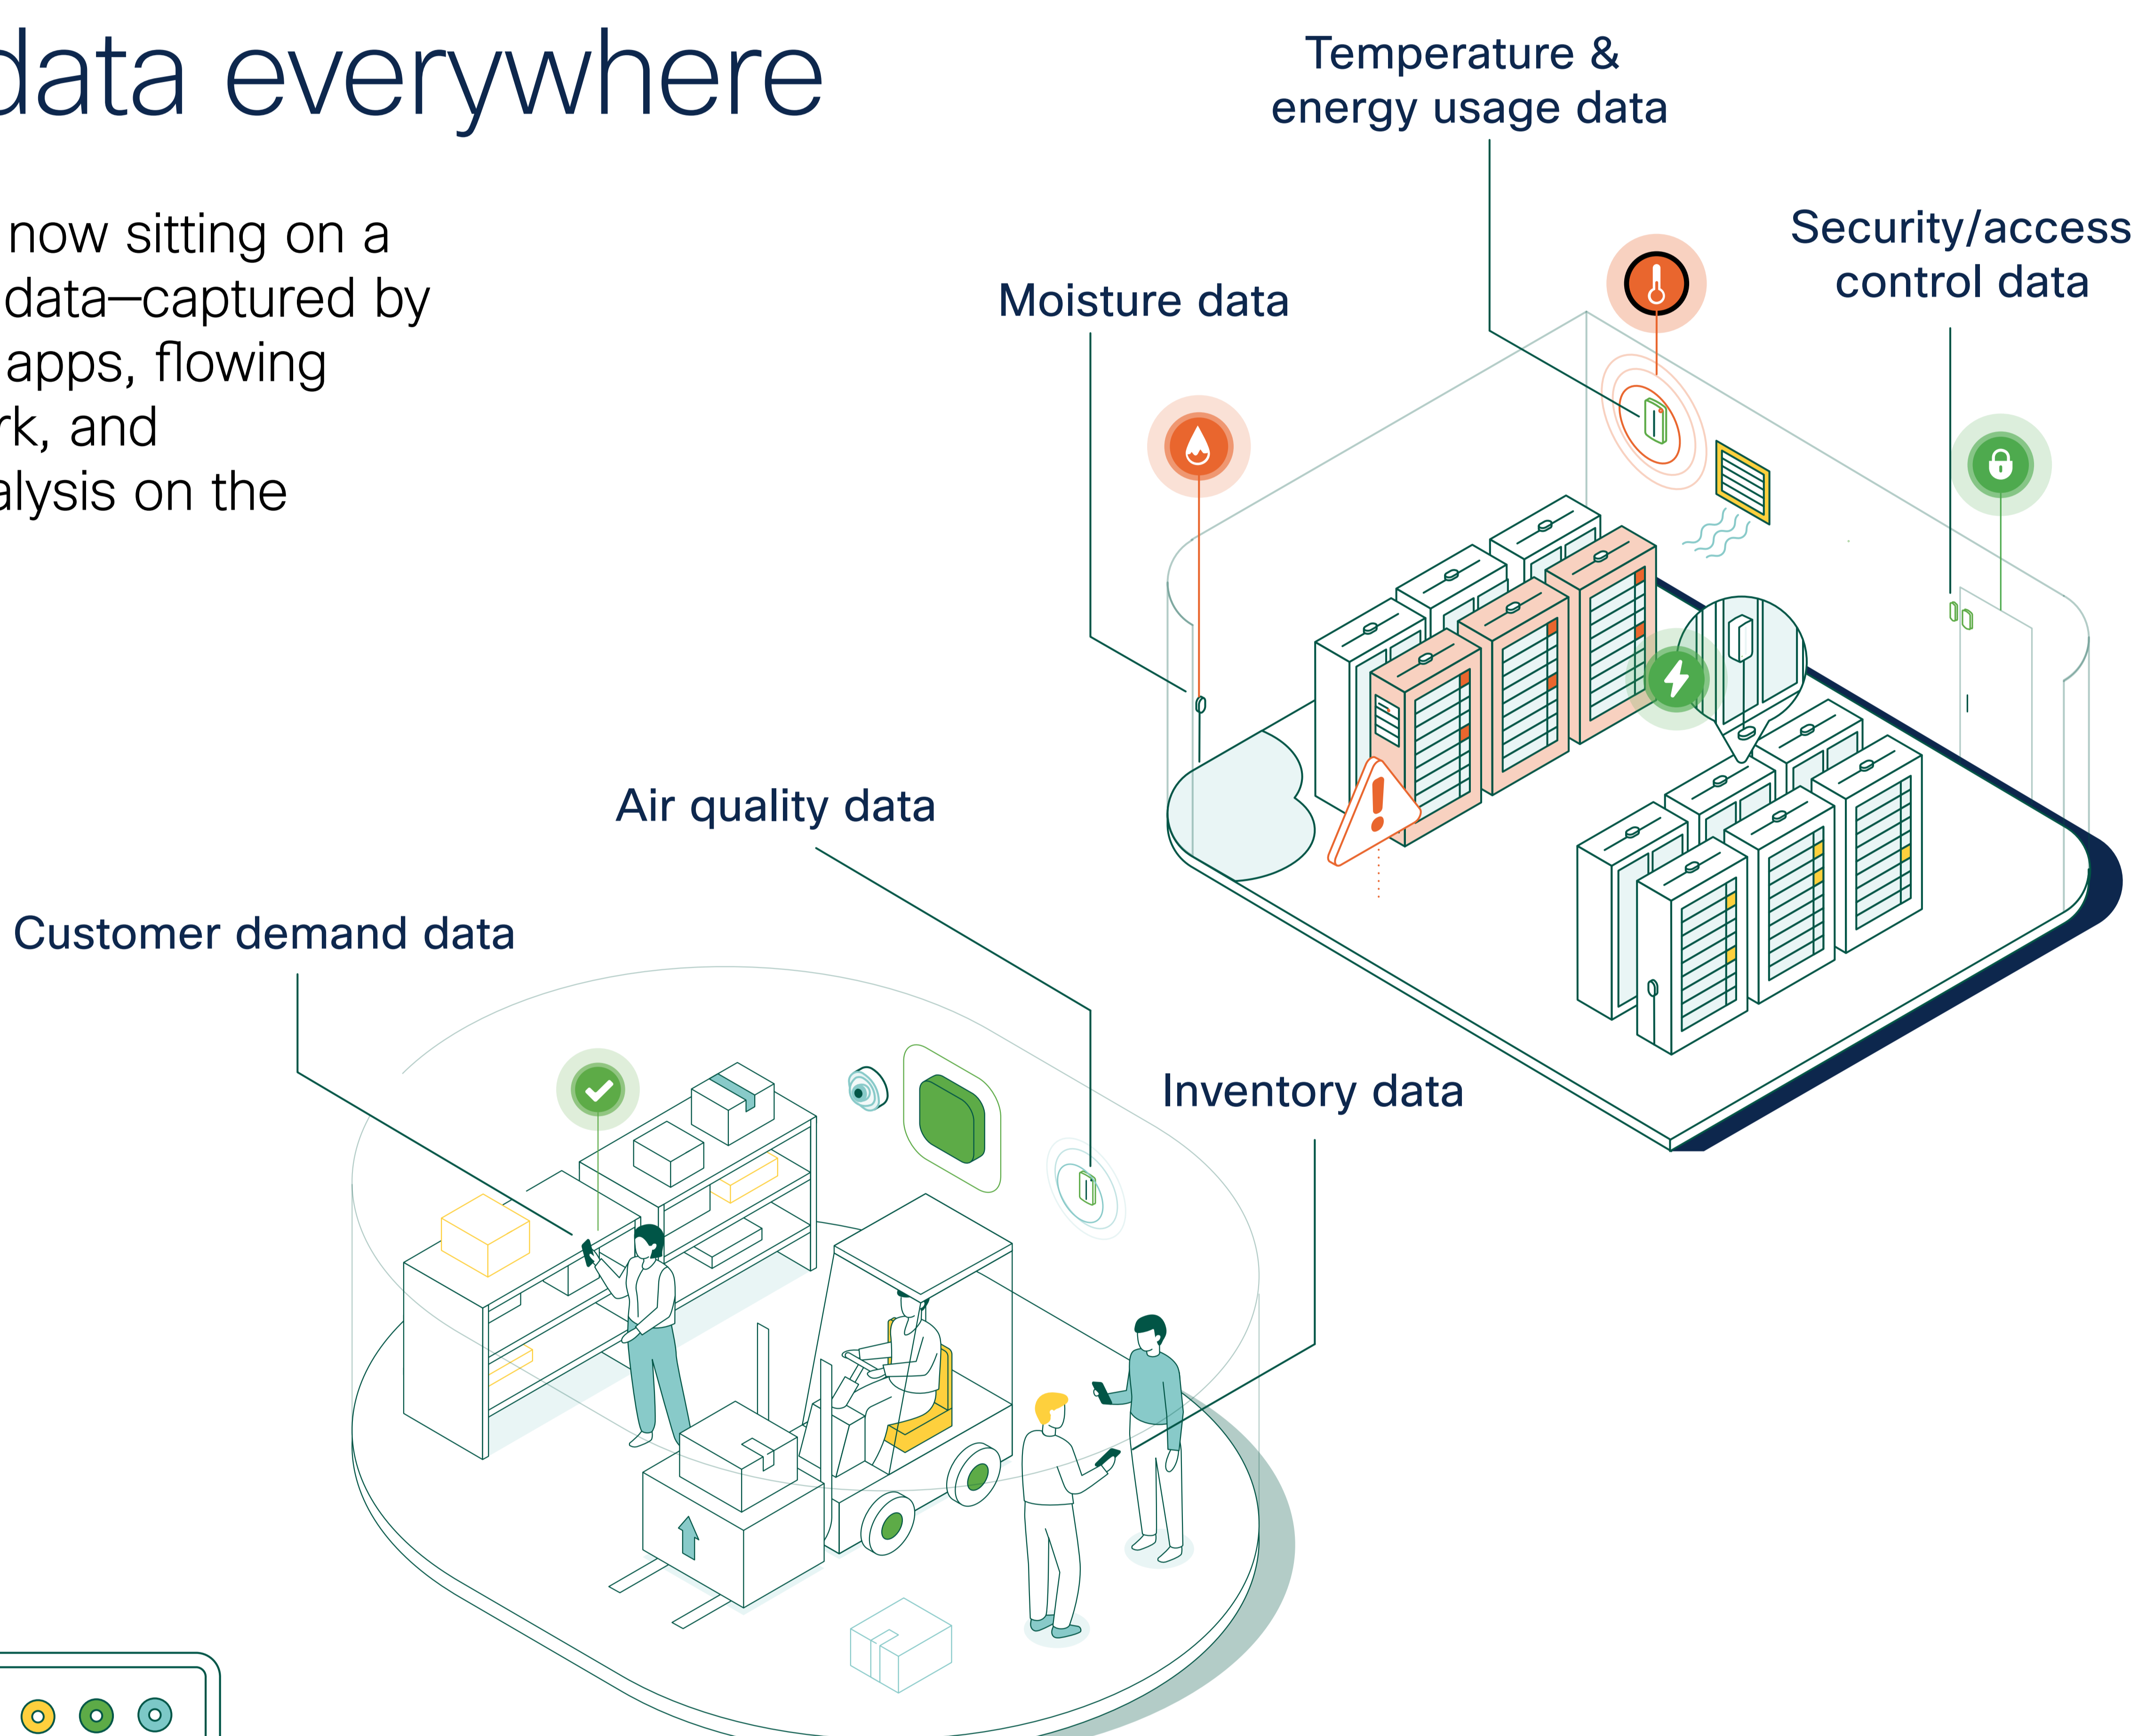

78% of SMBs consider technology to be critical to business success. They're exploring ways to use smart workspace solutions to increase operational resilience, reduce costs, capture new revenue, improve safety and security, and more.¹

Capture data everywhere

Your organization is now sitting on a wealth of untapped data—captured by Meraki devices and apps, flowing through your network, and consolidated for analysis on the Meraki dashboard.